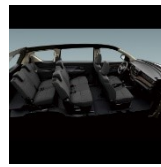

# RUMION 1.5 PETROL

Briscoe Motors present the 7 seats Toyota Rumion as intelligently compact, yet convenient, stylish, and extremely comfortable. The interior accommodates adults in the second and third rows while providing ample luggage space. It makes the Toyota Rumion the most Flexible of the Toyota family. The sculpted dashboard, the 7" infotainment touch screen, and the leather seats make together an elegant and sophisticated interior for the entire family.