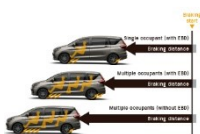

# RUMION 1.5 PETROL

Briscoe Motors present the 7 seats Toyota Rumion as intelligently compact, yet convenient, stylish, and extremely comfortable. The interior accommodates adults in the second and third rows while providing ample luggage space. It makes the Toyota Rumion the most Flexible of the Toyota family. The sculpted dashboard, the 7" infotainment touch screen, and the leather seats make together an elegant and sophisticated interior for the entire family.