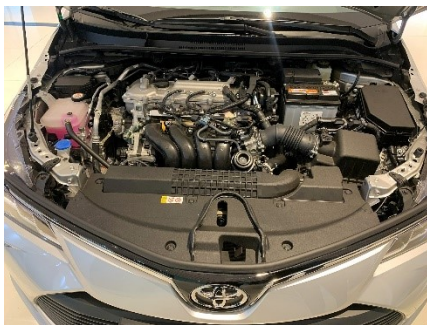

# Toyota Corolla New Model 1.5L

**EXTERIOR**

**THE ENGINE 1.5L**

**FABRIC SEAT**

**INTERIOR**

## **Refine your routine.**

Legendary reliability and innovative technology make Corolla a name you can trust to get you through every day. Briscoe Motors is the brand that you can trust to get you everything genuine with Toyota in Nigeria.